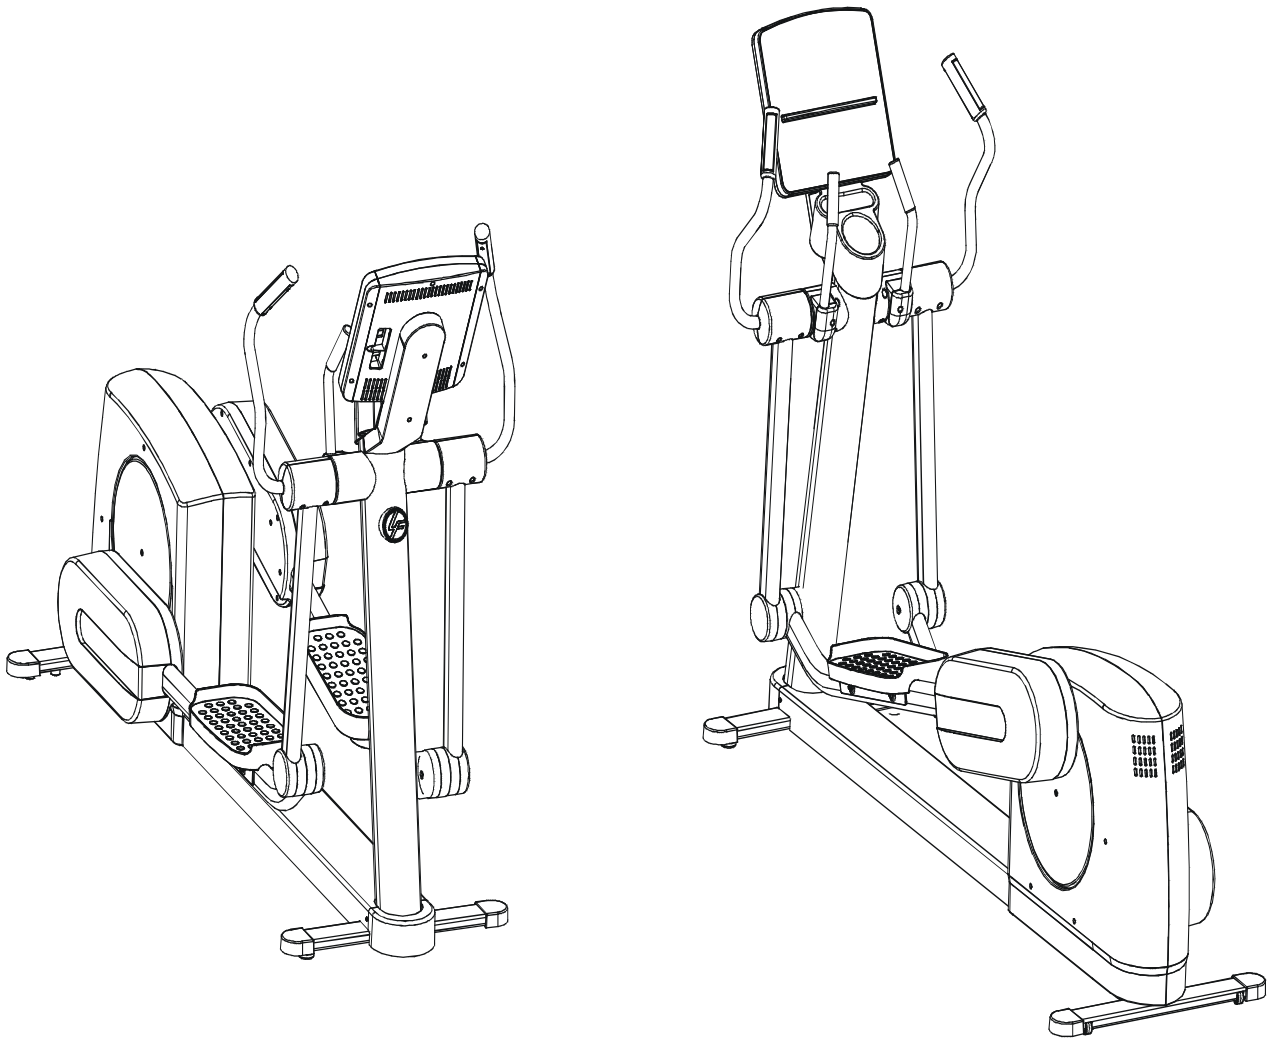

LifeFitness

ARCTIC SILVER QUIET DRIVE CROSS-TRAINER 95XW-0XXX-03

Customer Support Services
PARTS MANUAL rev 30 Jun 2008

ARCTIC SILVER QUIET DRIVE 95XW
REFERENCES

95XW-0XXX-03
S/N AXF100000 and up

OPERATION MANUAL	M051-00K62-A107
TOUCH UP PAINT: SPRAY CAN .5 OZ BOTTLE W/APPLICATOR .33 OZ PEN	0017-00008-0204 0017-00008-0205 0017-00008-0206
SERVICE MANUAL	M051-00K62-A149
PLUG IN OPTION 120/60	GK62-00002-0018
PLUG IN OPTION 240/50 UK	GK62-00002-0019
PLUG IN OPTION 240v AUS	GK62-00002-0020
PLUG IN OPTION 230/50 CONT	GK62-00002-0021
POWER CABLE W/BRACKET ASSY. ASSEMBLY CONSISTS OF: 1) COAX CABLE 2) POWER EXTENSION CABLE 3) ACCESS PANEL BRACKET 4) F TYPE CONNECTOR 5) PLASTIC GROMMET (QTY. 2)	AK62-00210-0000 AK32-00020-0002 AK32-00078-0001 OK62-01179-0001 0017-00021-2846 0017-00042-0754
HARDWARE BAG	AK62-00152-0001

NOTE: ADDING THE BOLT ON LCD SCREEN TO THE 95XW-0XXX-03 MAKES THE UNIT A 95XER-0XXX-03.

	Page
CONSOLE SUPPORT & DEADSHAFT COVERS	4
HANDLEBARS AND BULLHORNS	5
CONSOLE AND RELATED COMPONENTS.....	6
UPPER FRAME HARDWARE	7
ROCKER ARMS AND PEDAL LEVERS	8
CRANK COVER AND LOWER CAPS	9
LOWER FRAME SHROUDS AND HARDWARE.....	10
PEDAL LEVER COMPONENTS	11
PCB, BATTERY, REED SWITCH & BRACKET	12
BEARING INSERT ASSEMBLY	13
CRANK ARM PULLEY ASSEMBLY.....	14
DRIVE MODULE	15
DRIVE MODULE HARDWARE	16
CABLES.....	17

Note: The 95XW comes with both Telemetry and LifePulse Sensors.

ARCTIC SILVER QUIET DRIVE 95XW

Console Support & Deadshaft Covers

95XW-0XXX-03

S/N AXF100000 and up

Console Support
AK62-00123-0000
Console Support Cap
0K62-01030-0000
Console Support
Shroud
0K62-01023-0000